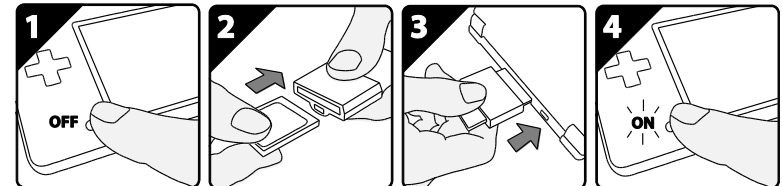

DSi Action Replay Ultimate Cheats for Pokemon™

User Guide

V1.0

1. Getting Started

Congratulations on your purchase of DSi Action Replay Ultimate Cheats for Pokemon™. This ingenious device is your key to the exciting world of unauthorised cheat codes on your favourite DS Pokemon games and is fully compatible with the DS™, DS Lite™ and DSi™ consoles.

1.1. Pack Contents

DSi Action Replay Ultimate Cheats for Pokemon includes:

- DSi Action Replay Ultimate Cheats for Pokemon cartridge
- This user guide

1.2. Connect DSi Action Replay Ultimate Cheats for Pokemon to your DS/DS Lite/DSi console

DSi Action Replay Ultimate Cheats for Pokemon works on all versions of the Nintendo DS console and the instructions for use are the same no matter which version of the DS you have (however the position of your power switch may vary from the illustration below).

1. Turn off your DS console and remove any games you may have inserted
2. Insert the Pokemon game that you would like to play into the slot in the DSi Action Replay Ultimate Cheats for Pokemon cartridge
3. Insert the DSi Action Replay Ultimate Cheats for Pokemon cartridge into the DS game cartridge slot on your DS console
4. Turn on your DS console

⚠ Important Operating Information

When you insert DSi Action Replay Ultimate Cheats for Pokemon on a DSi console a Game Icon may appear on the DSi home screen. This is a consequence of the DSi security system. Simply tap the game icon to run the DSi Action Replay Ultimate Cheats for Pokemon.

Once you have booted the DSi Action Replay Ultimate Cheats for Pokemon you should not remove the cartridge and avoid removing the inserted Pokemon game cartridge. If you do so you may find that the game cartridge or the DSi Action Replay Ultimate Cheats for Pokemon cartridge cannot be recognised, especially on a DSi console.